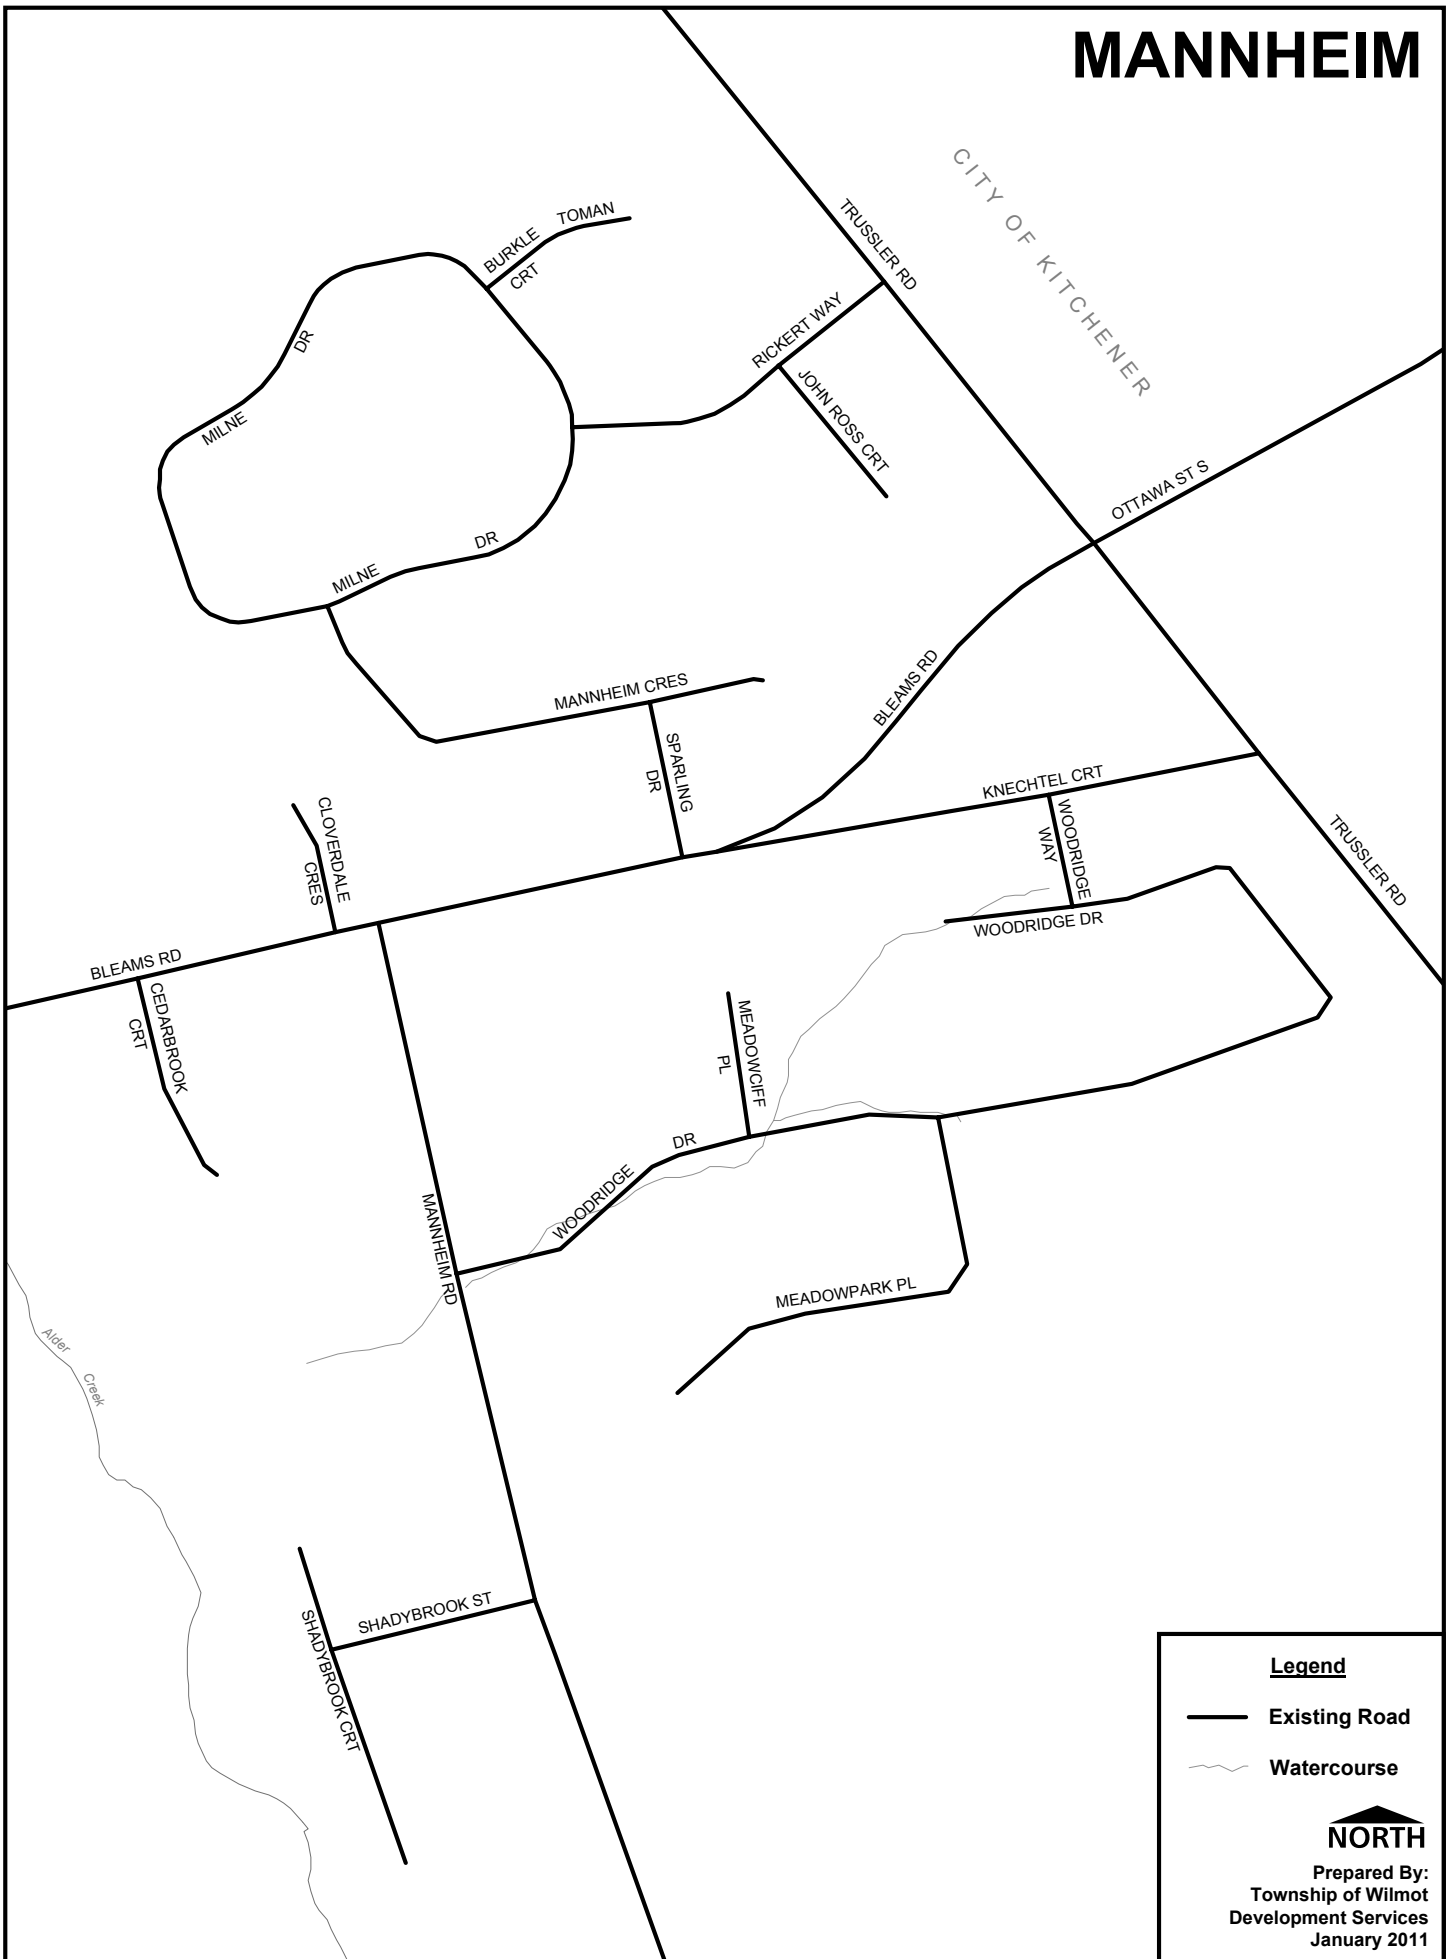

MANNHEIM

Legend

— Existing Road

~ Watercourse

NORTH

Prepared By:
Township of Wilmot
Development Services
January 2011