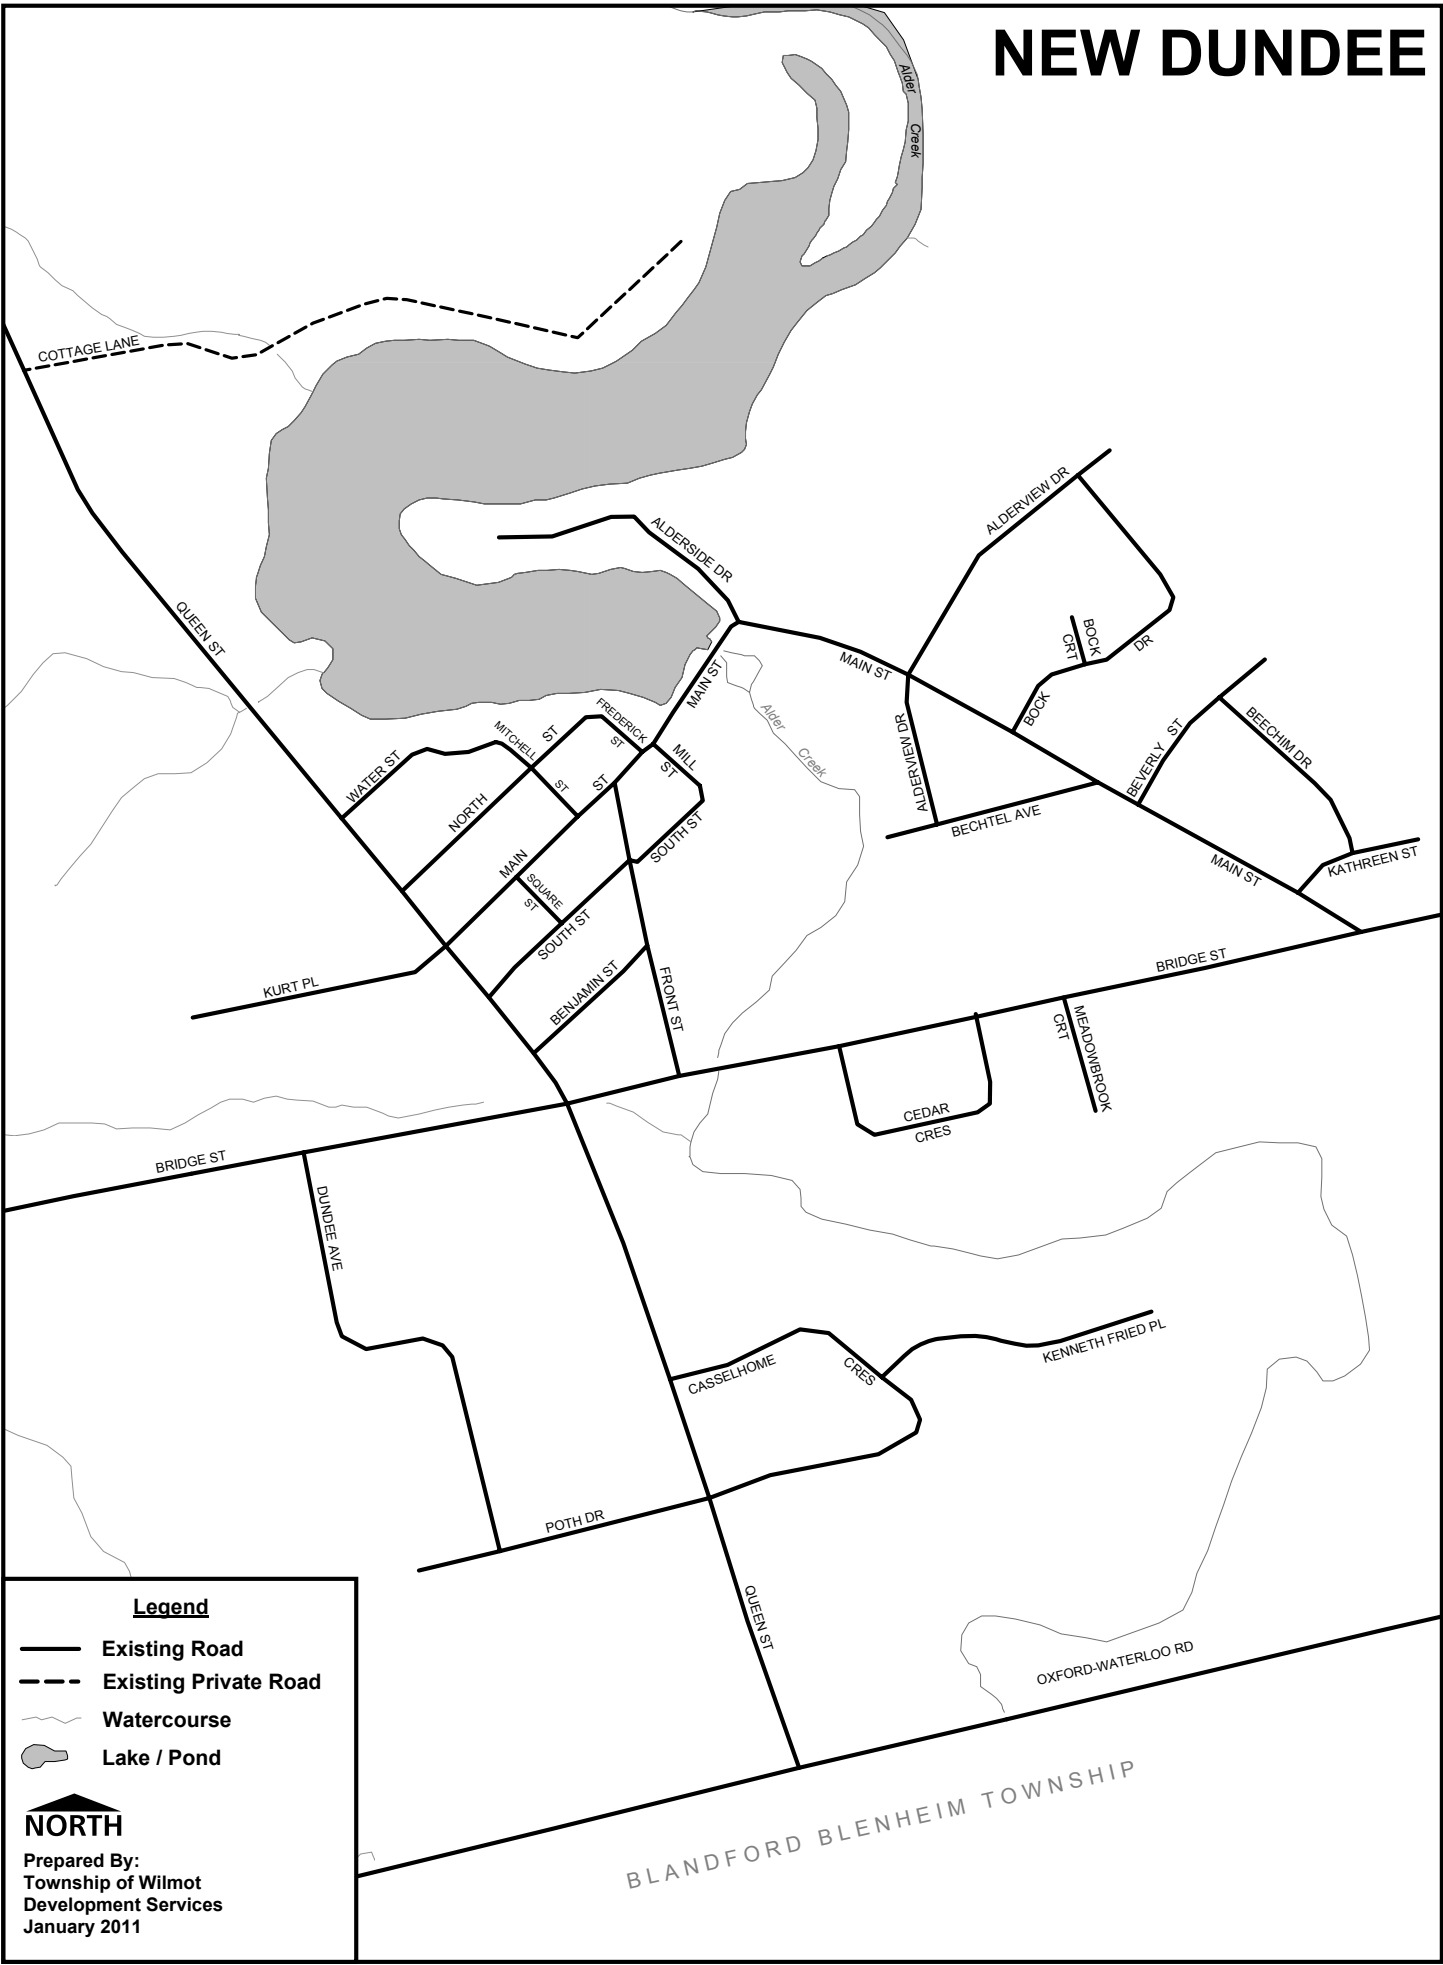

# NEW DUNDEE

### Legend

- Existing Road
- - - Existing Private Road
- ~ Watercourse
- █ Lake / Pond

**NORTH**  
Prepared By:  
Township of Wilmot  
Development Services  
January 2011

BLANDFORD BLENHEIM TOWNSHIP