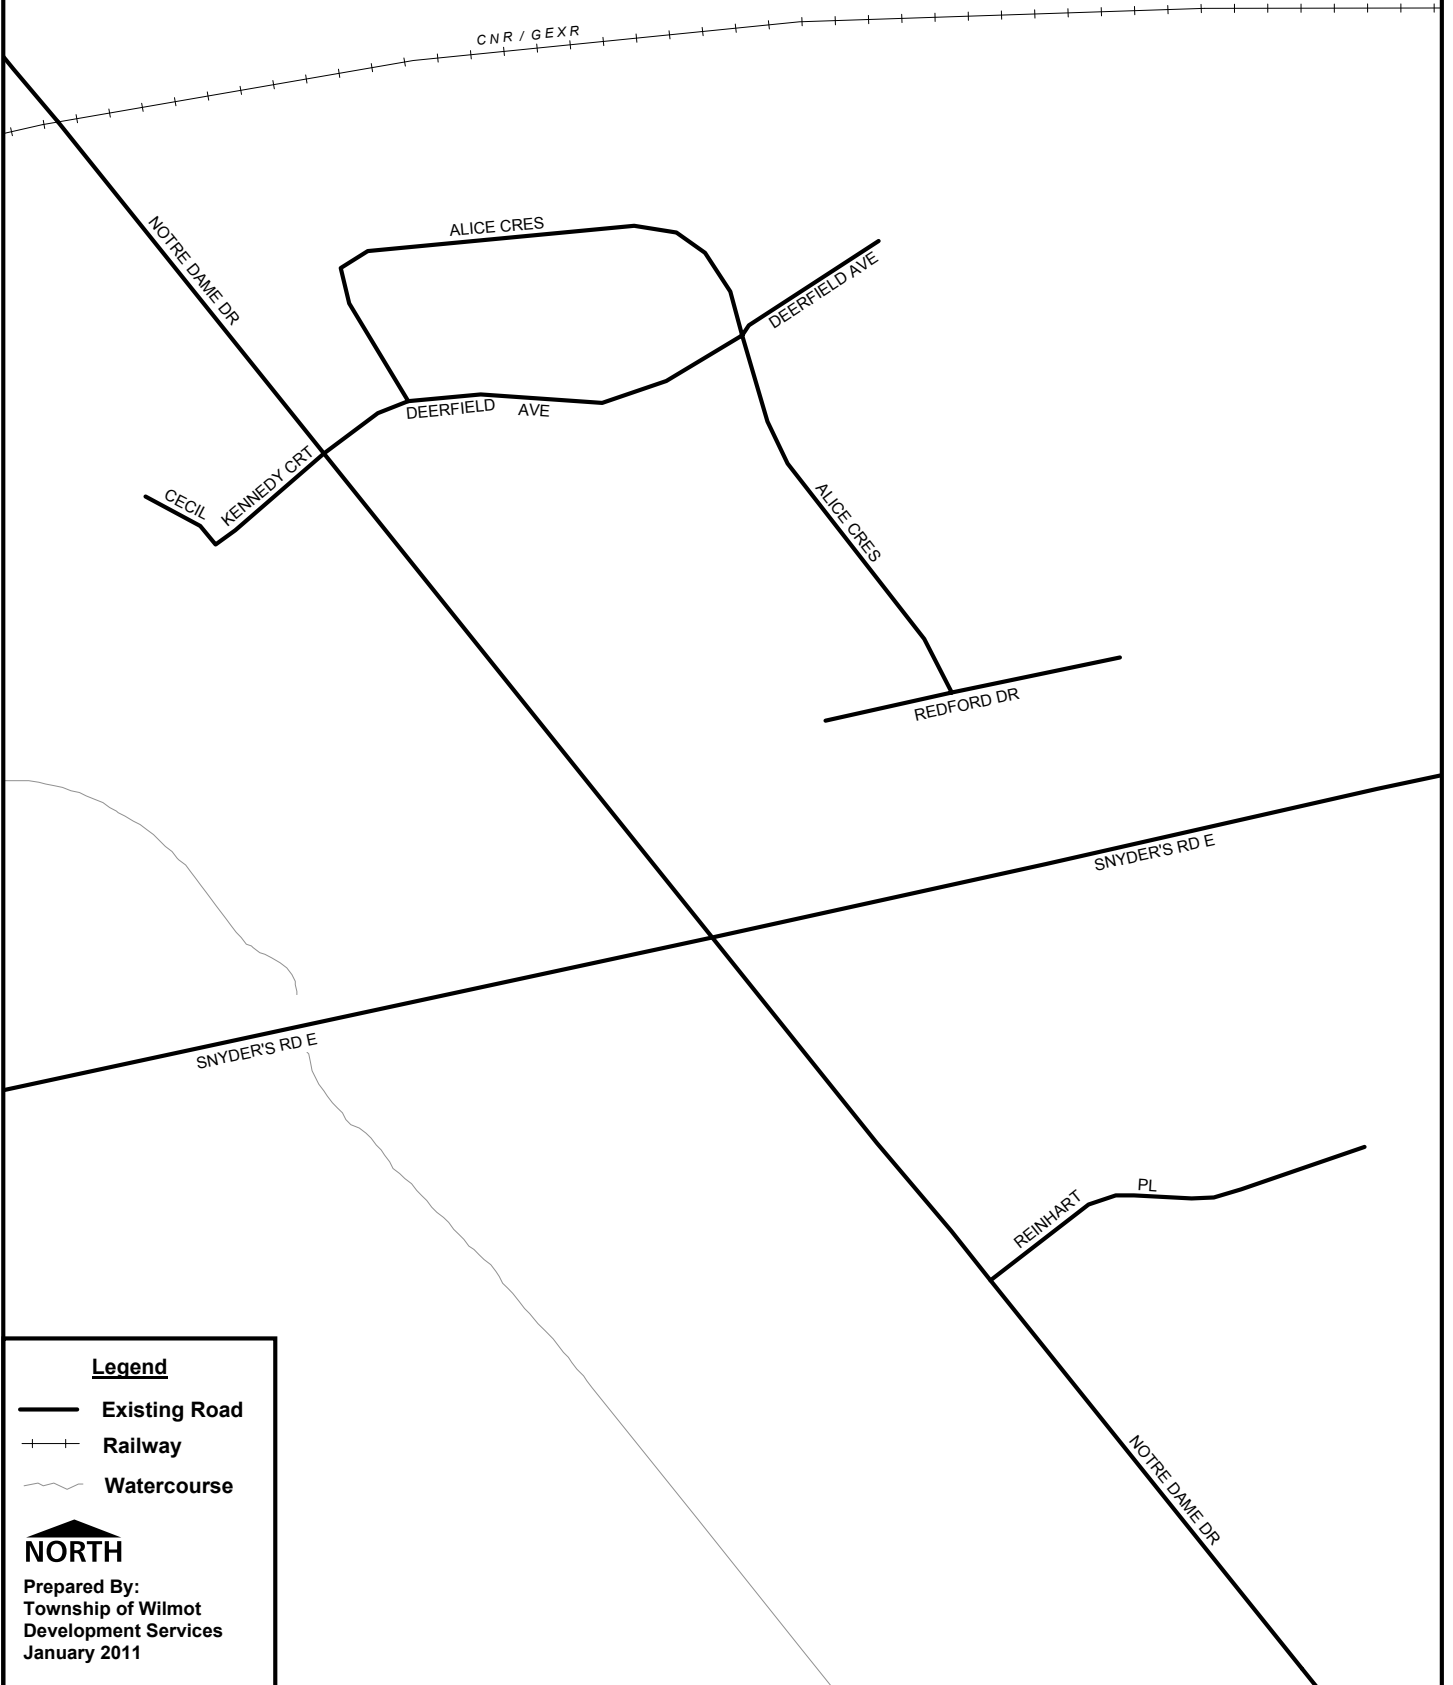

# PETERSBURG

### Legend

- Existing Road
- + + Railway
- ~ Watercourse

**NORTH**  
Prepared By:  
Township of Wilmot  
Development Services  
January 2011