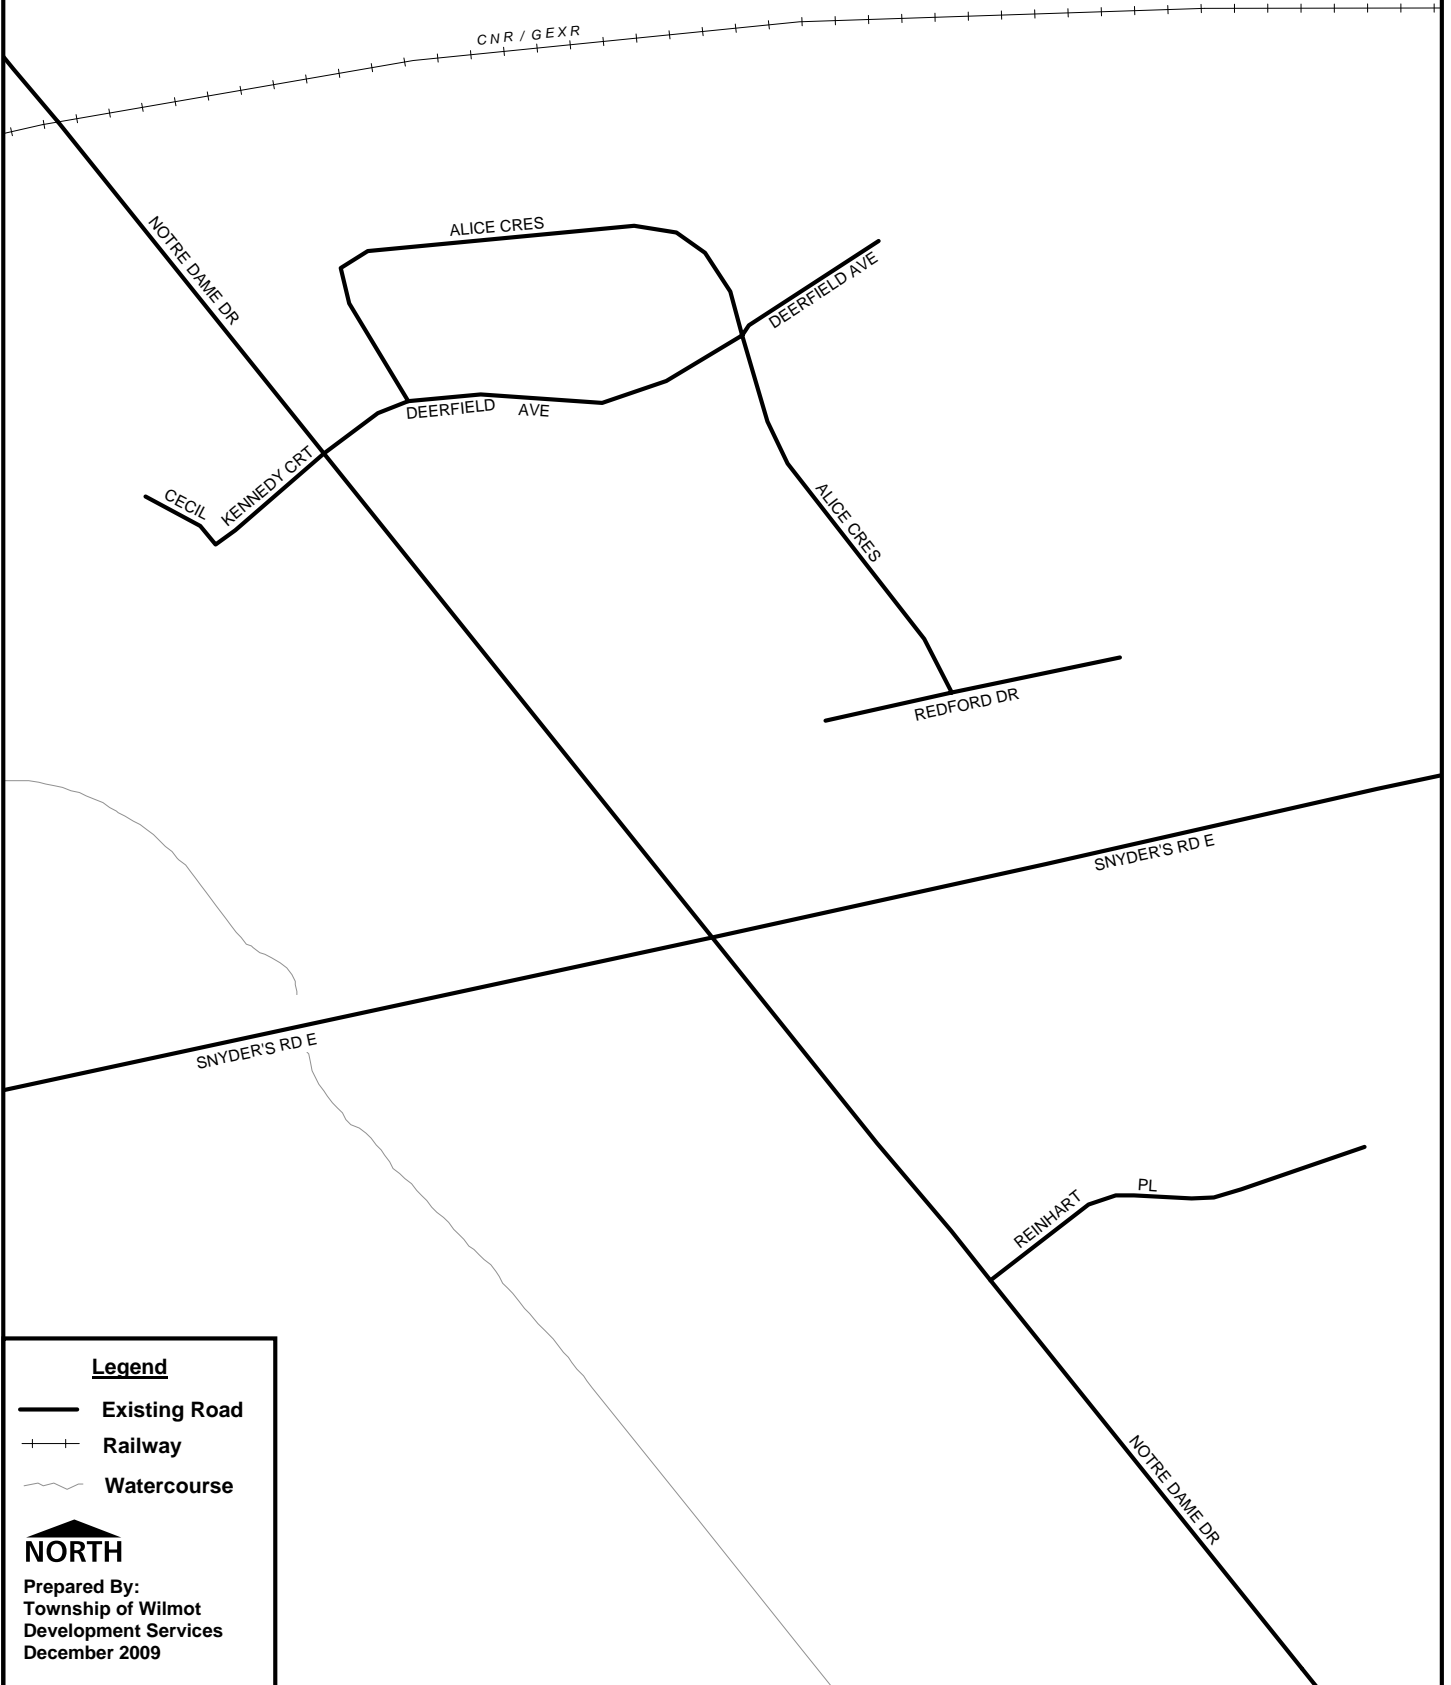

PETERSBURG

Legend

- Existing Road
- + + Railway
- ~ Watercourse

NORTH

Prepared By:
Township of Wilmot
Development Services
December 2009