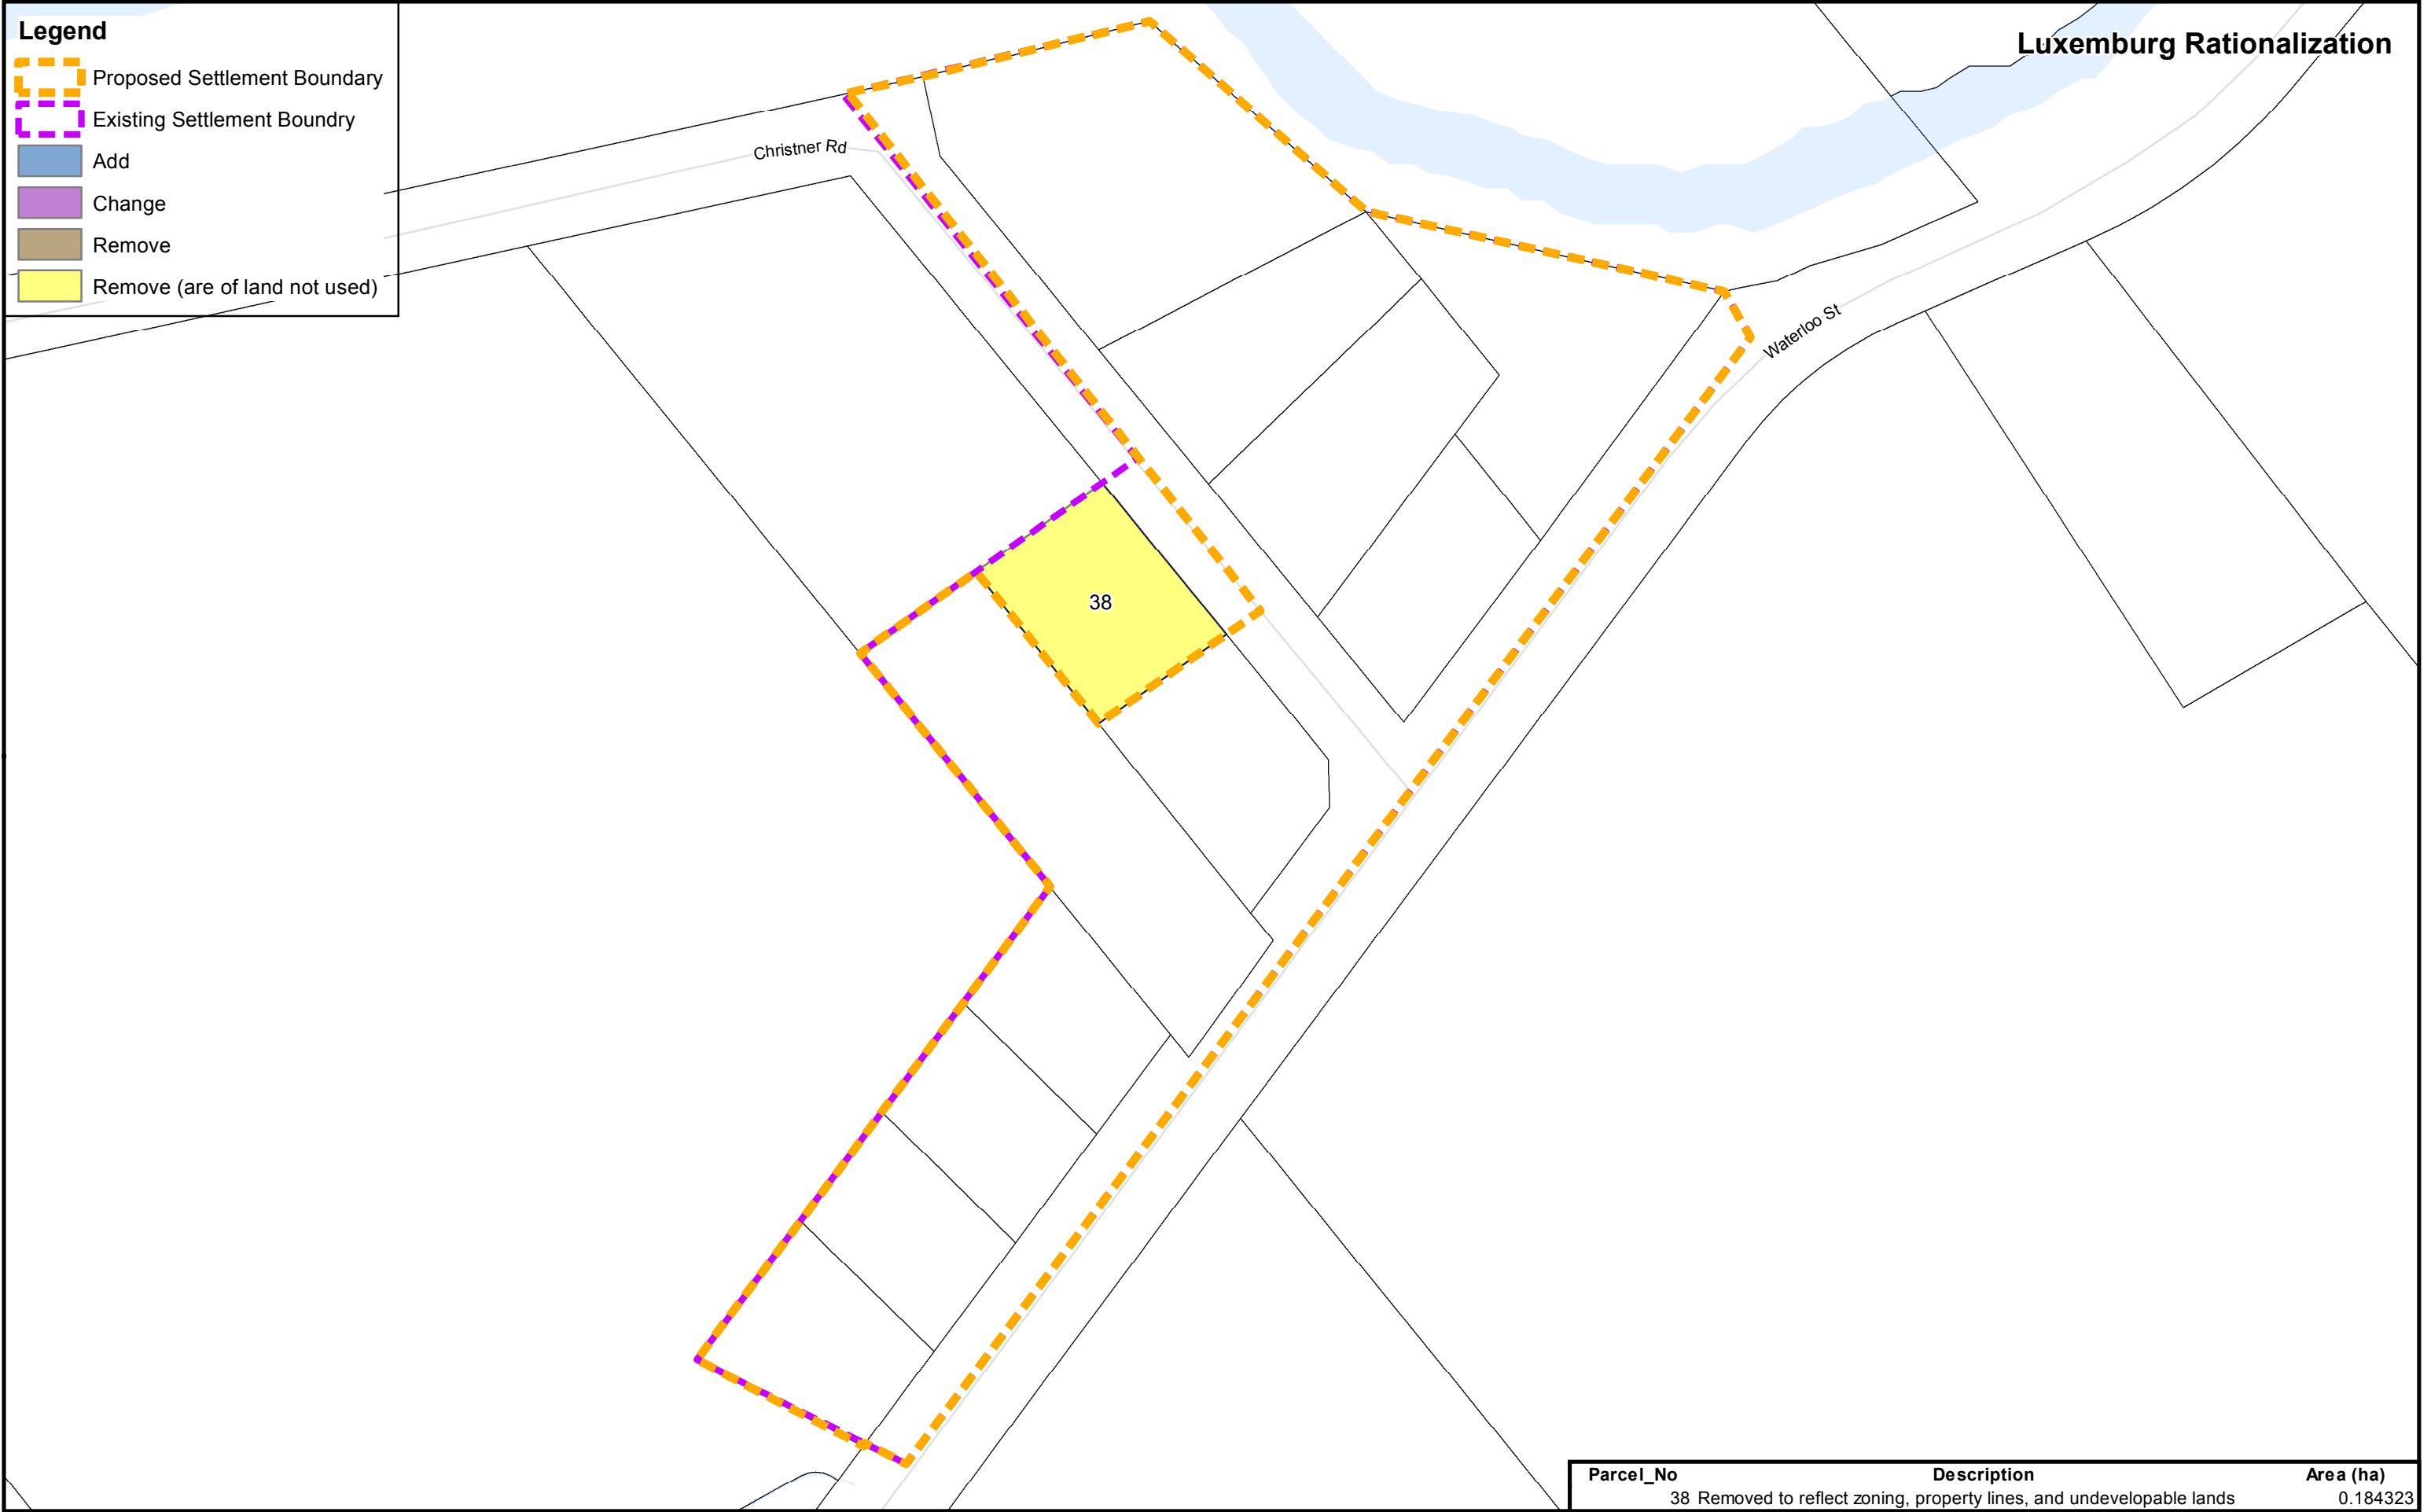

Luxemburg Rationalization

Legend

- Proposed Settlement Boundary
- Existing Settlement Boundry
- Add
- Change
- Remove
- Remove (are of land not used)

Parcel_No	Description	Area (ha)
38	Removed to reflect zoning, property lines, and undevelopable lands	0.184323