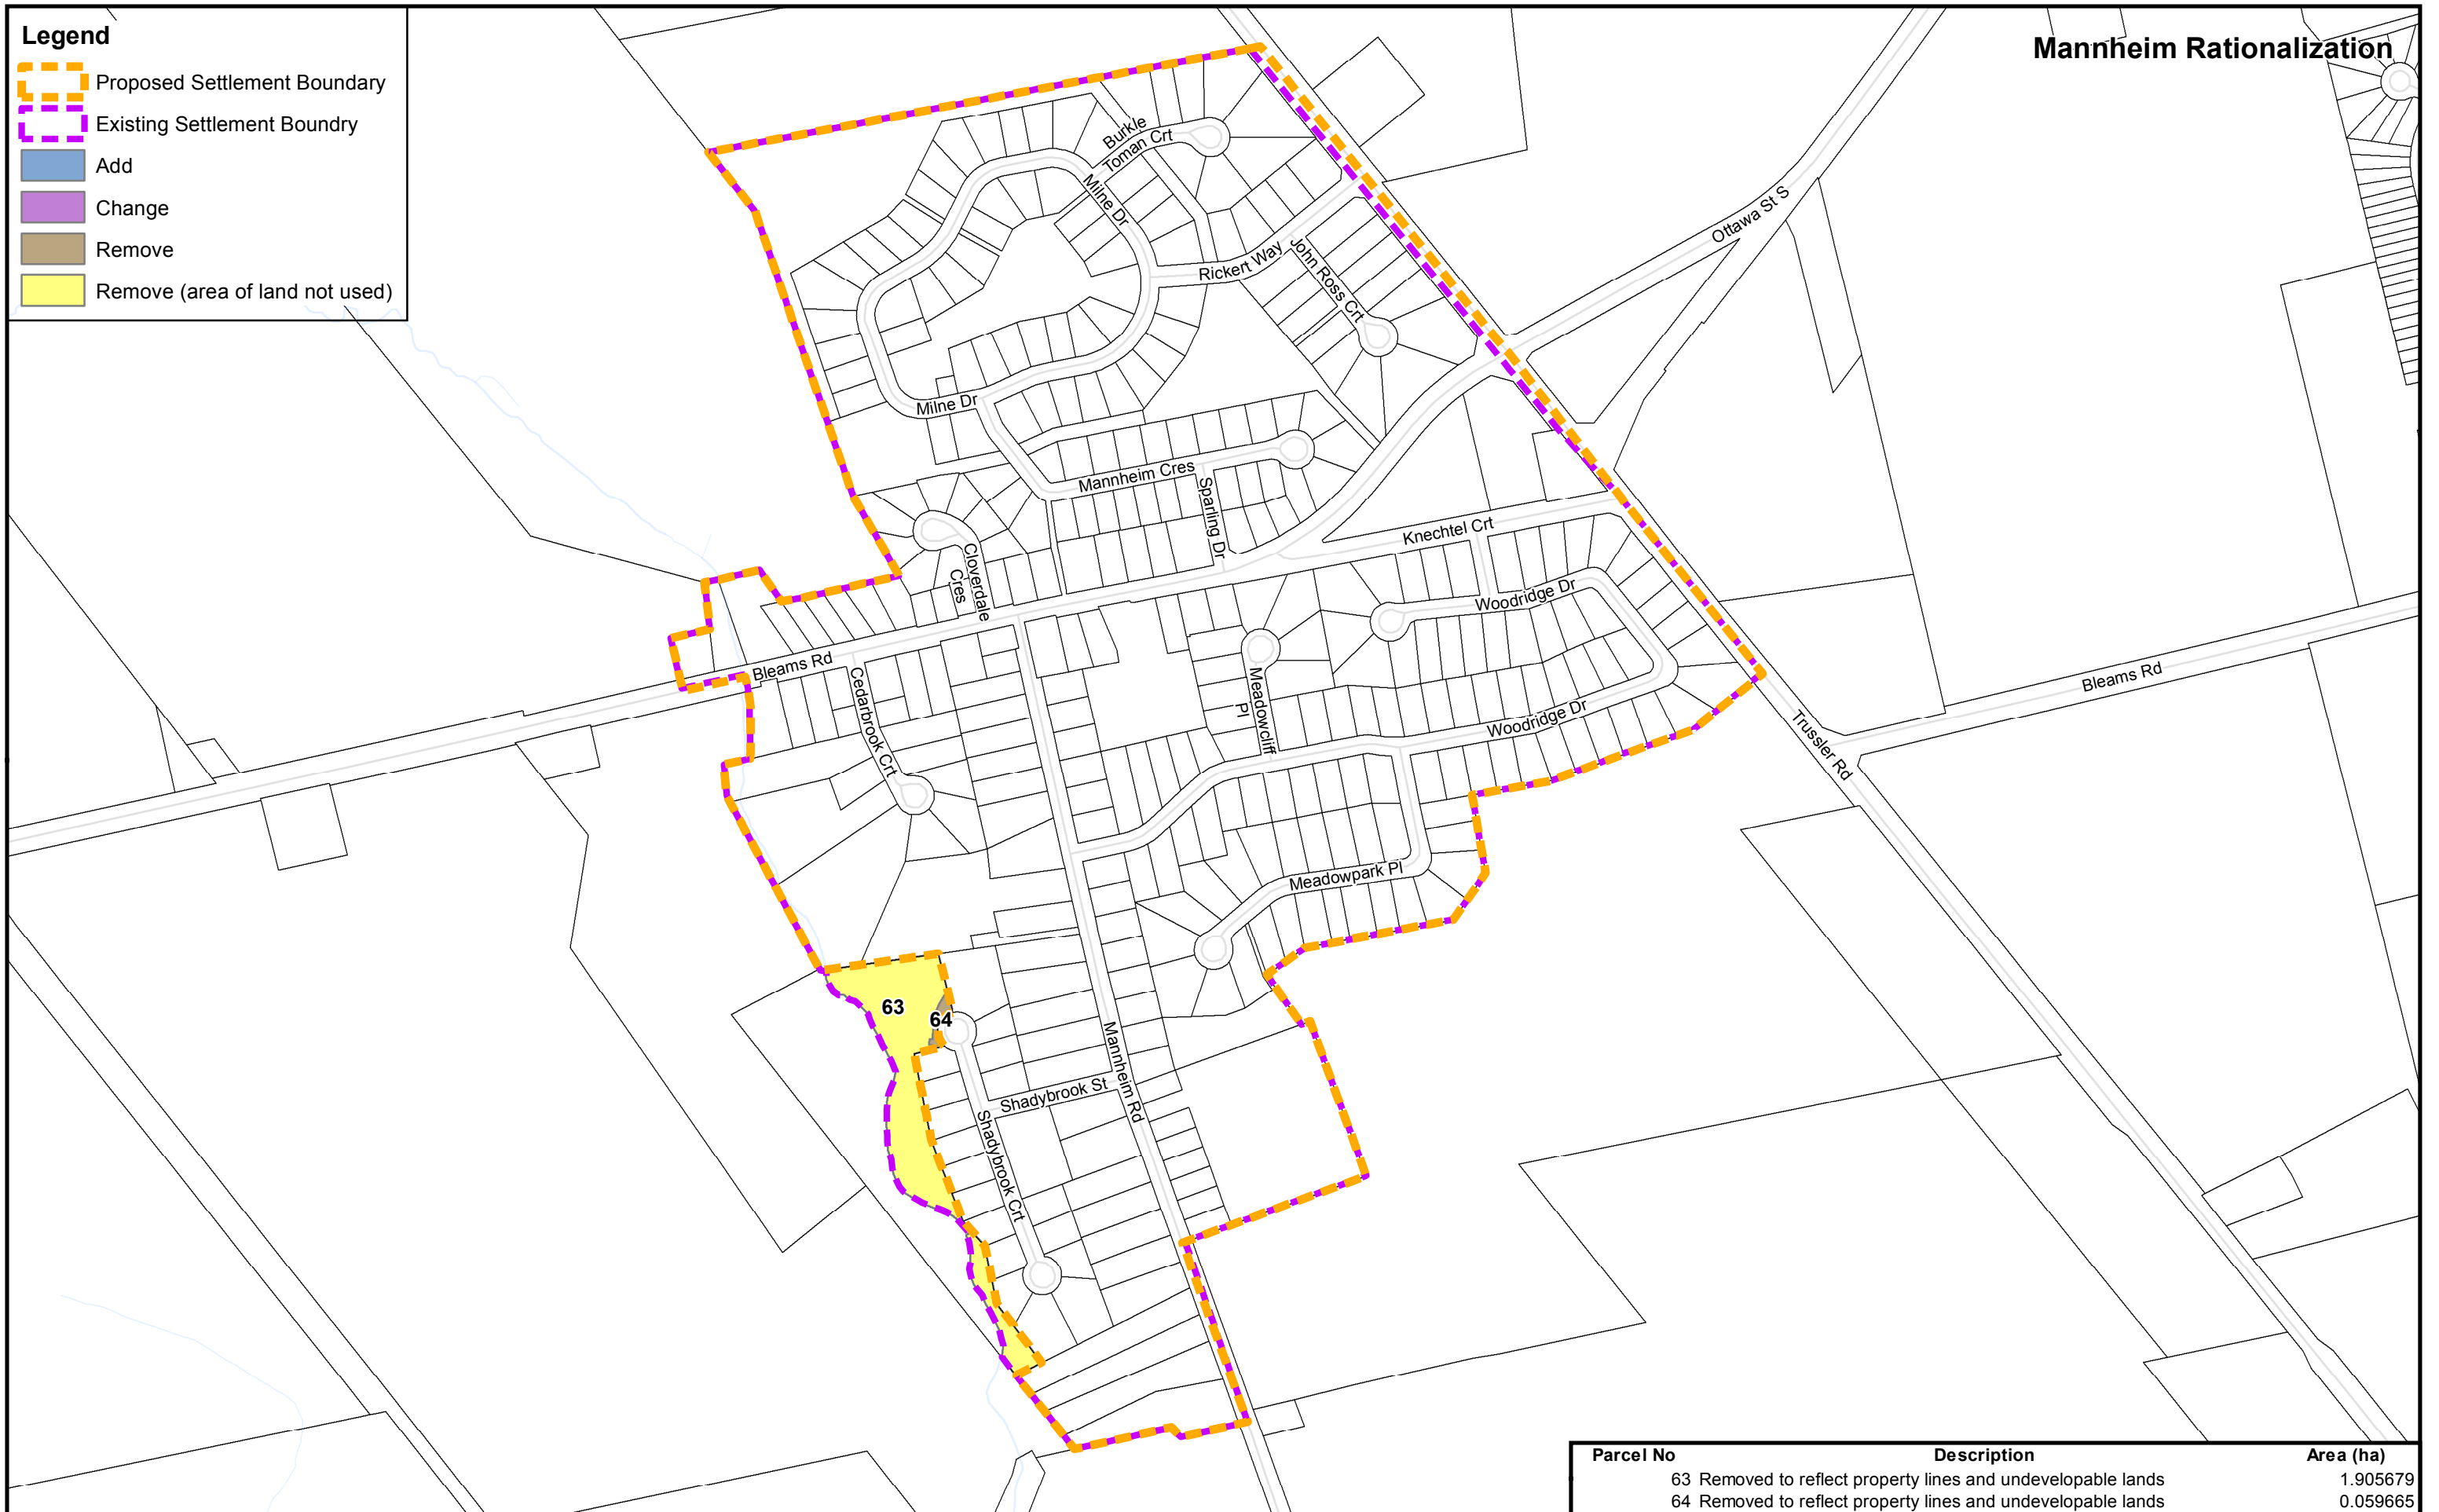

# Mannheim Rationalization

**Legend**

-  Proposed Settlement Boundary
-  Existing Settlement Boundary
-  Add
-  Change
-  Remove
-  Remove (area of land not used)

Parcel No	Description	Area (ha)
63	Removed to reflect property lines and undevelopable lands	1.905679
64	Removed to reflect property lines and undevelopable lands	0.059665