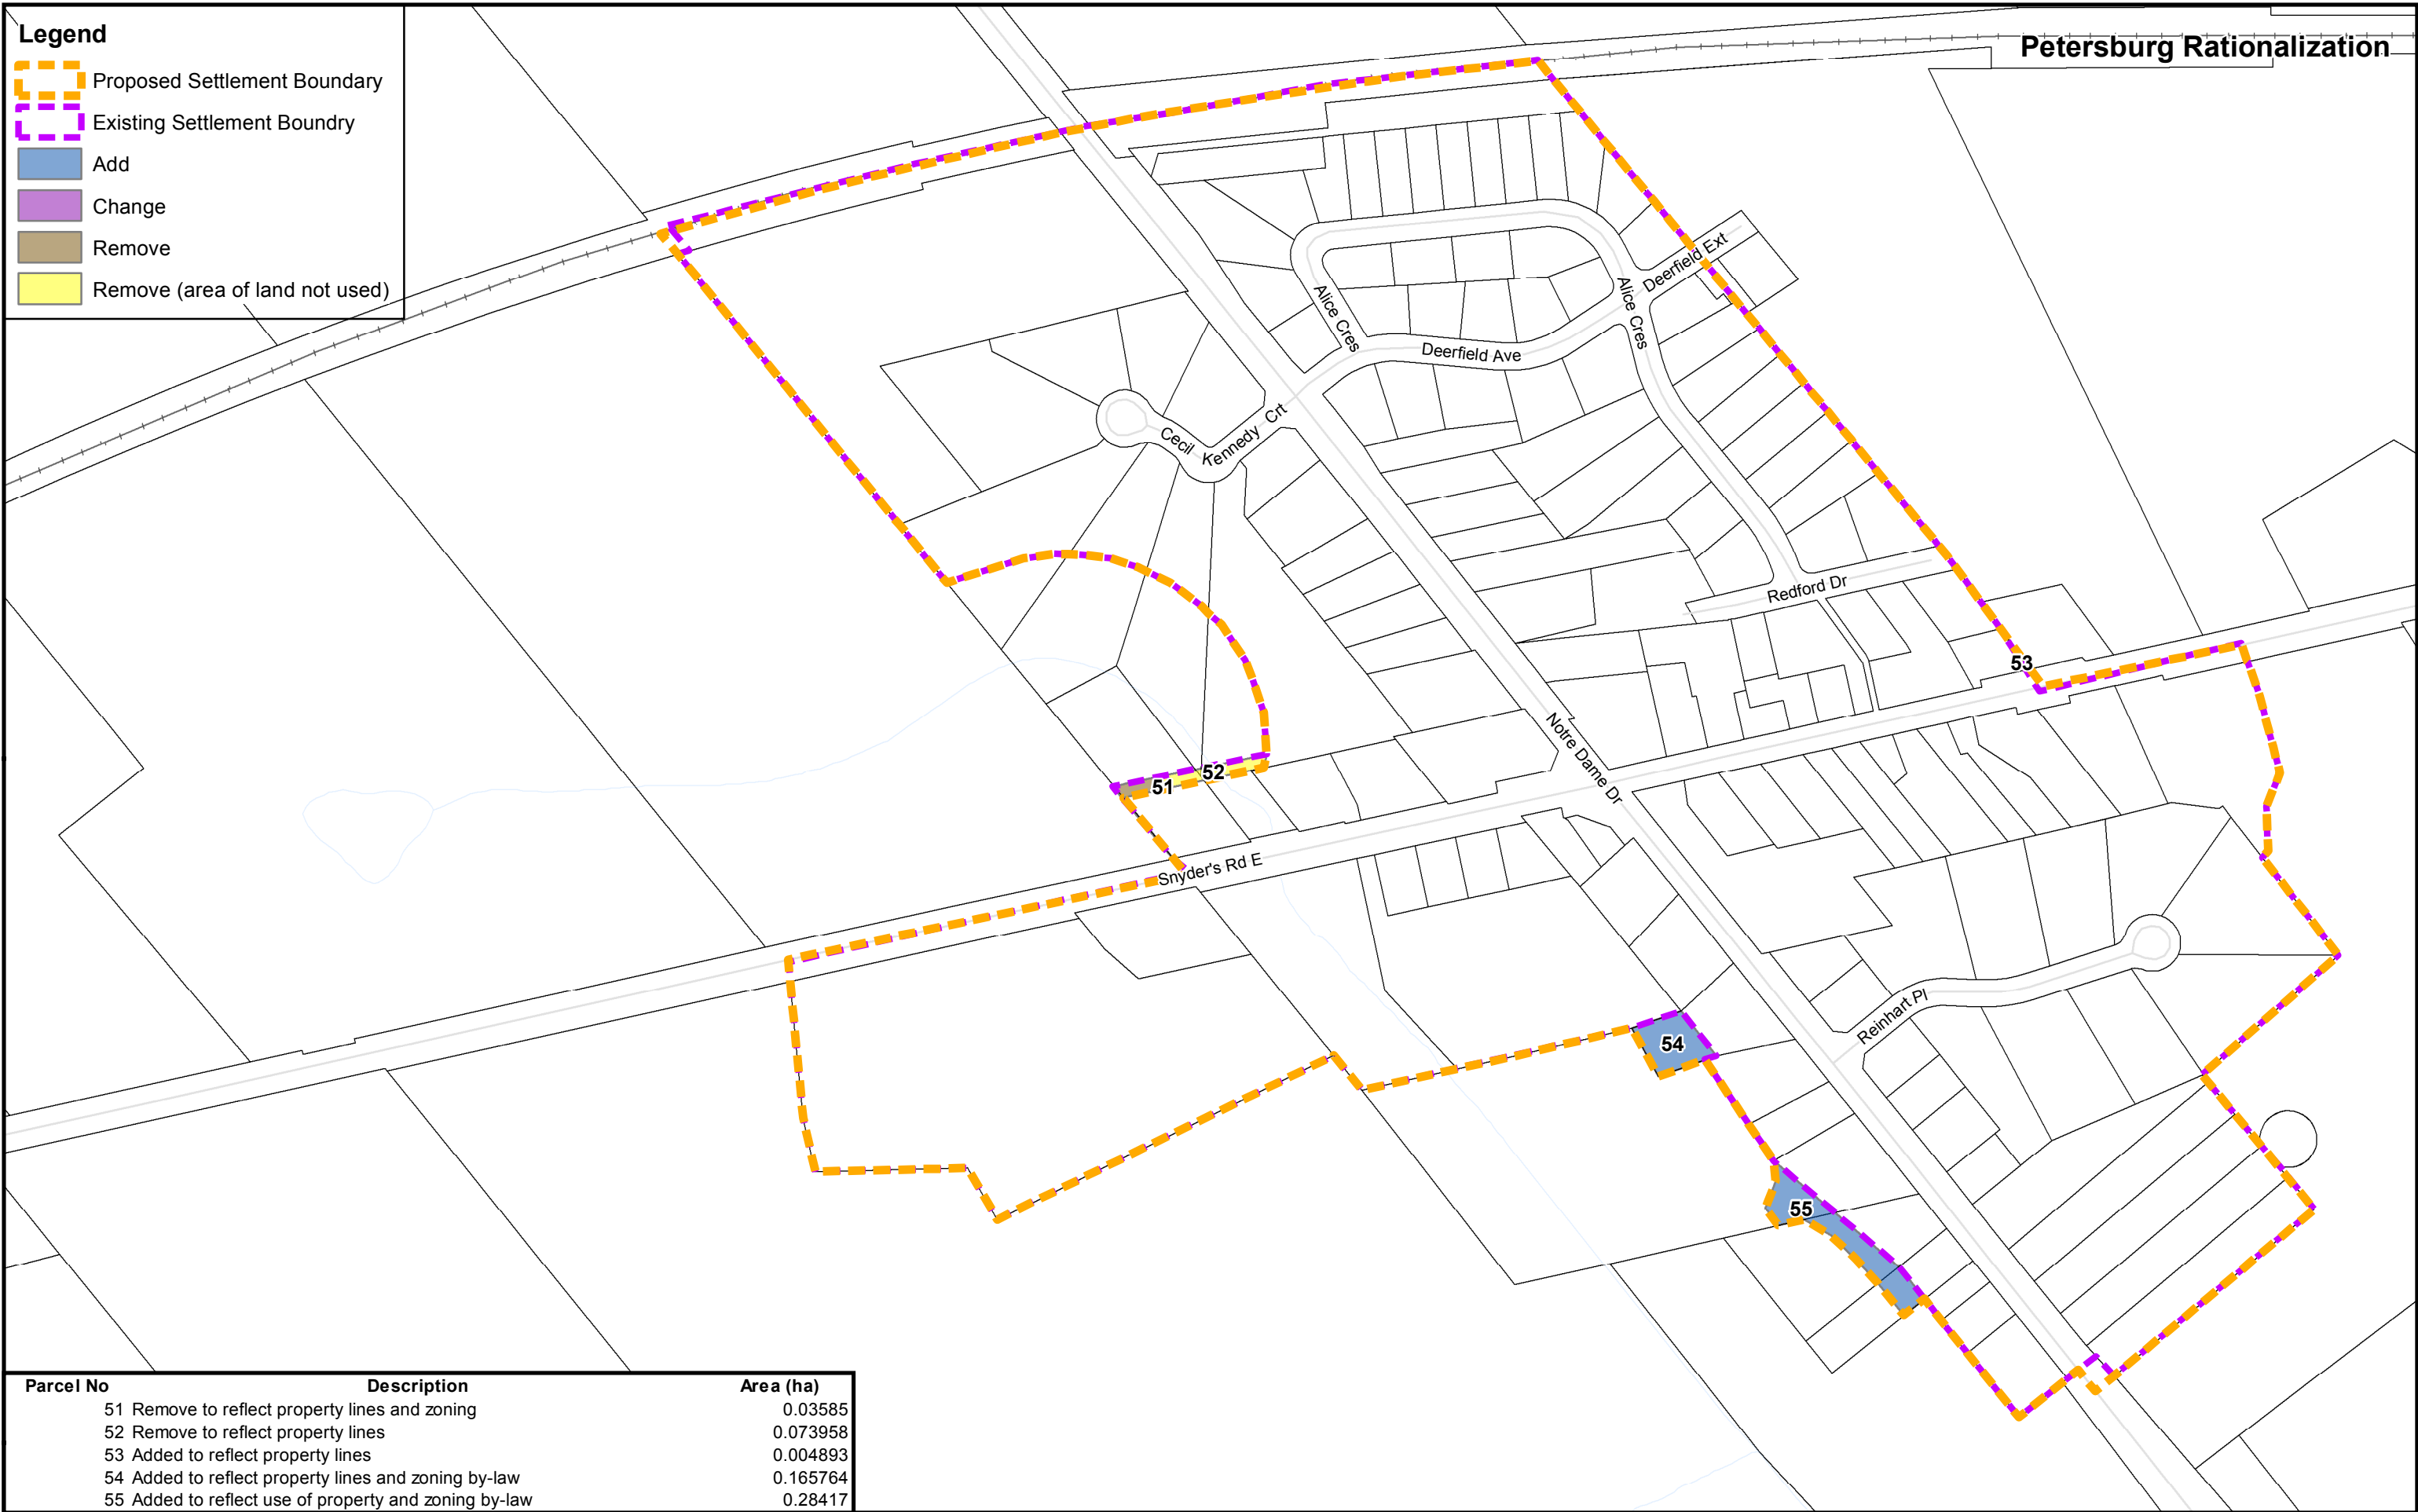

Legend

-  Proposed Settlement Boundary
-  Existing Settlement Boundary
-  Add
-  Change
-  Remove
-  Remove (area of land not used)

Parcel No	Description	Area (ha)
51	Remove to reflect property lines and zoning	0.03585
52	Remove to reflect property lines	0.073958
53	Added to reflect property lines	0.004893
54	Added to reflect property lines and zoning by-law	0.165764
55	Added to reflect use of property and zoning by-law	0.28417