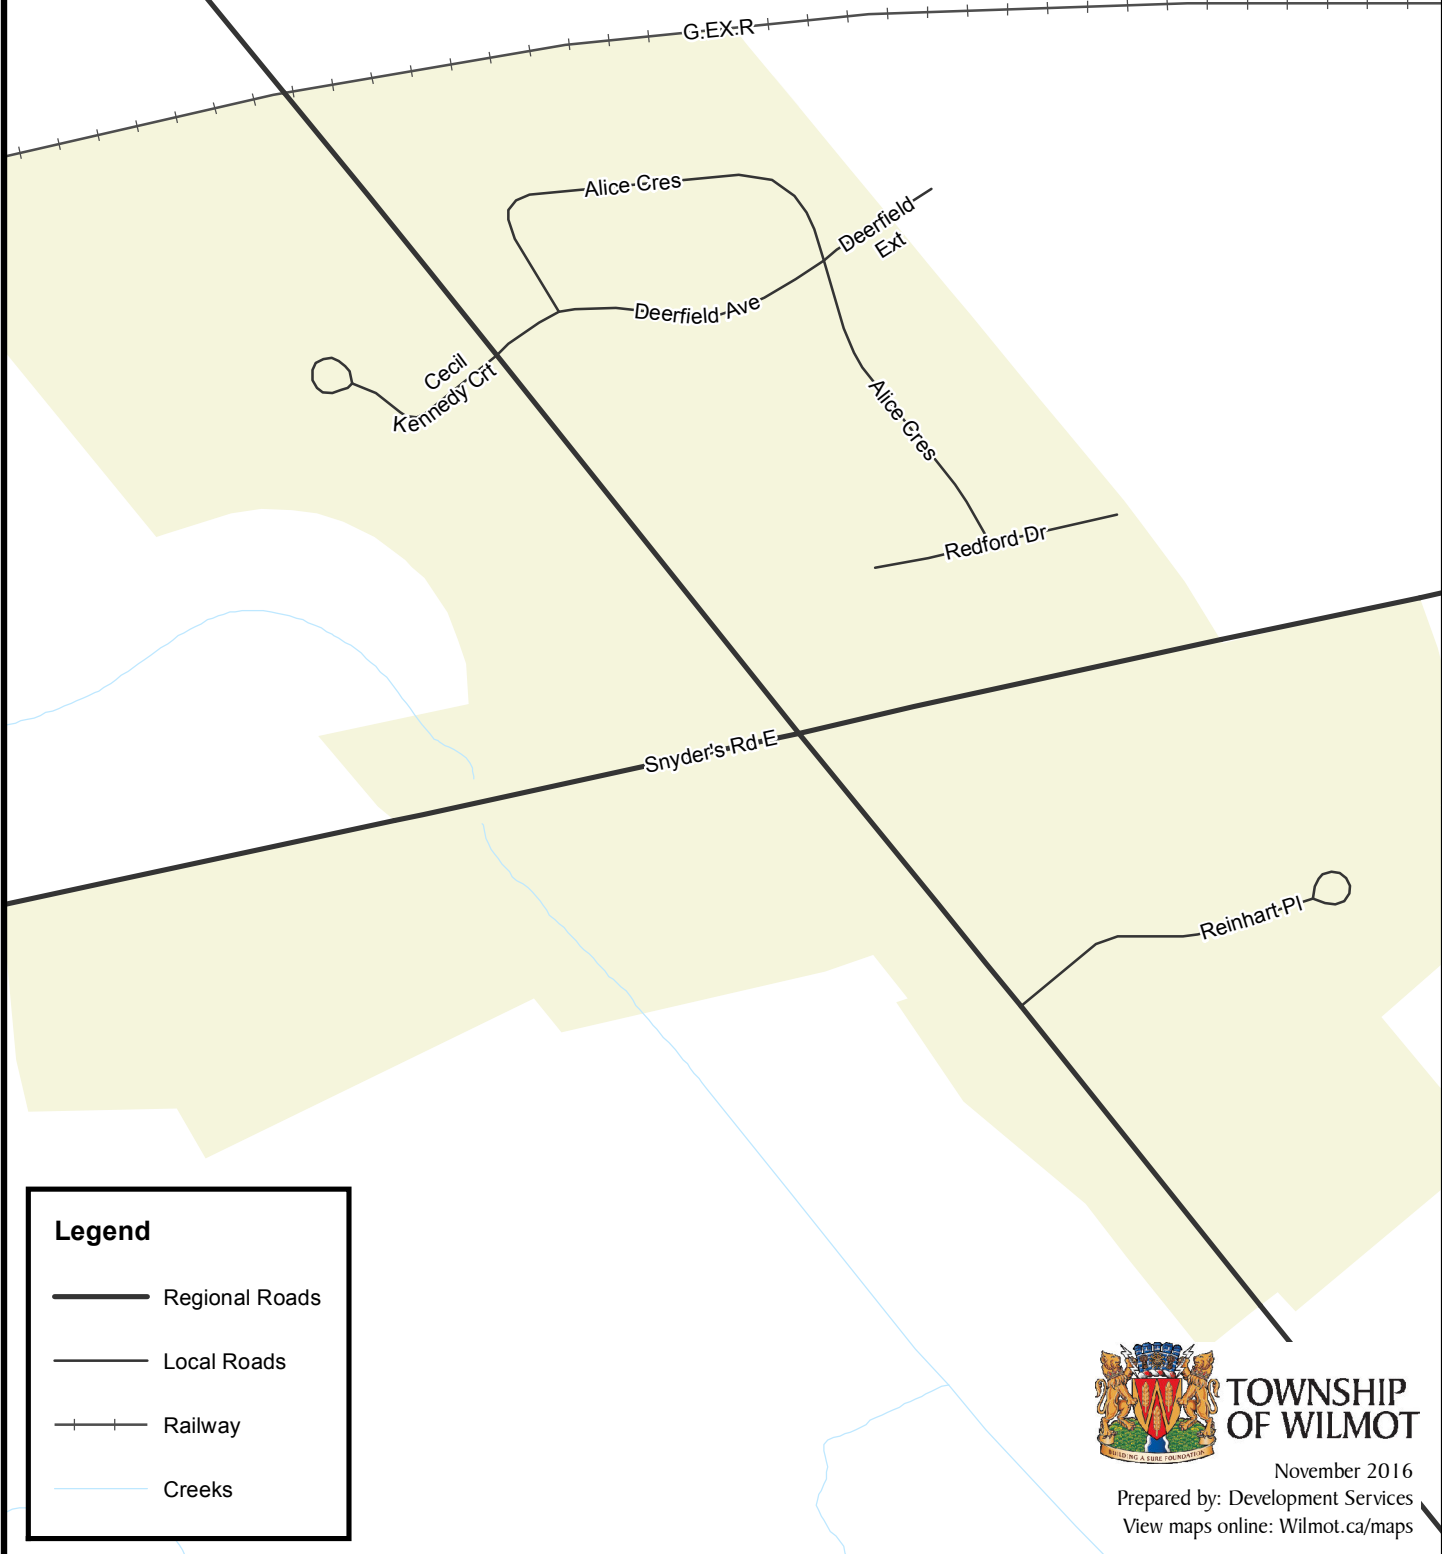

Petersburg

0 0.1 0.2 Kilometers

Legend

- Regional Roads
- Local Roads
- + + Railway
- Creeks

**TOWNSHIP
OF WILMOT**

November 2016

Prepared by: Development Services
View maps online: Wilmot.ca/maps