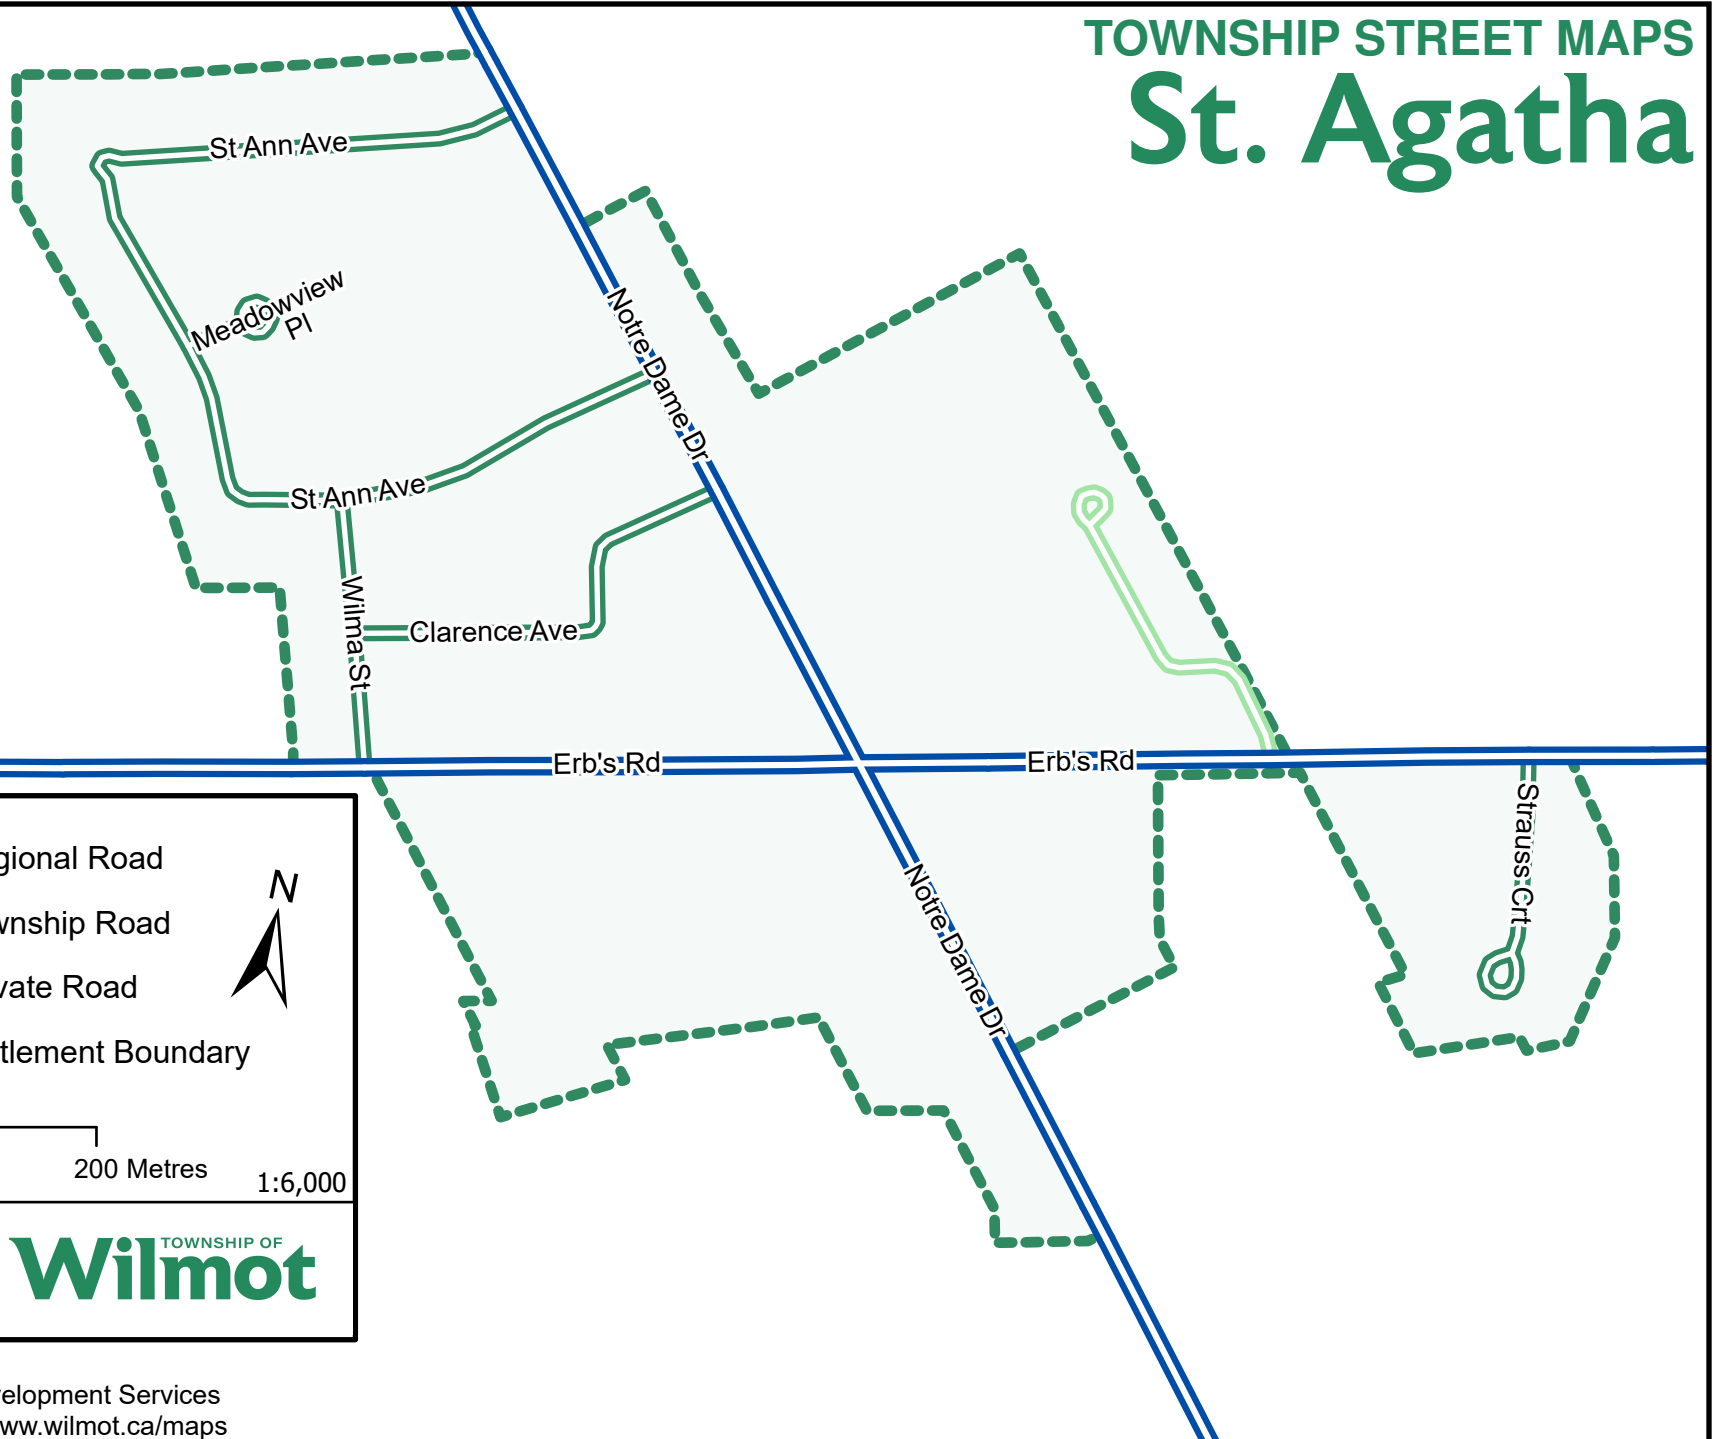

# TOWNSHIP STREET MAPS

## St. Agatha

-  Regional Road
-  Township Road
-  Private Road
-  Settlement Boundary

0 100 200 Metres 1:6,000

January, 2025  
Prepared by Development Services  
View Online at [www.wilmot.ca/maps](http://www.wilmot.ca/maps)