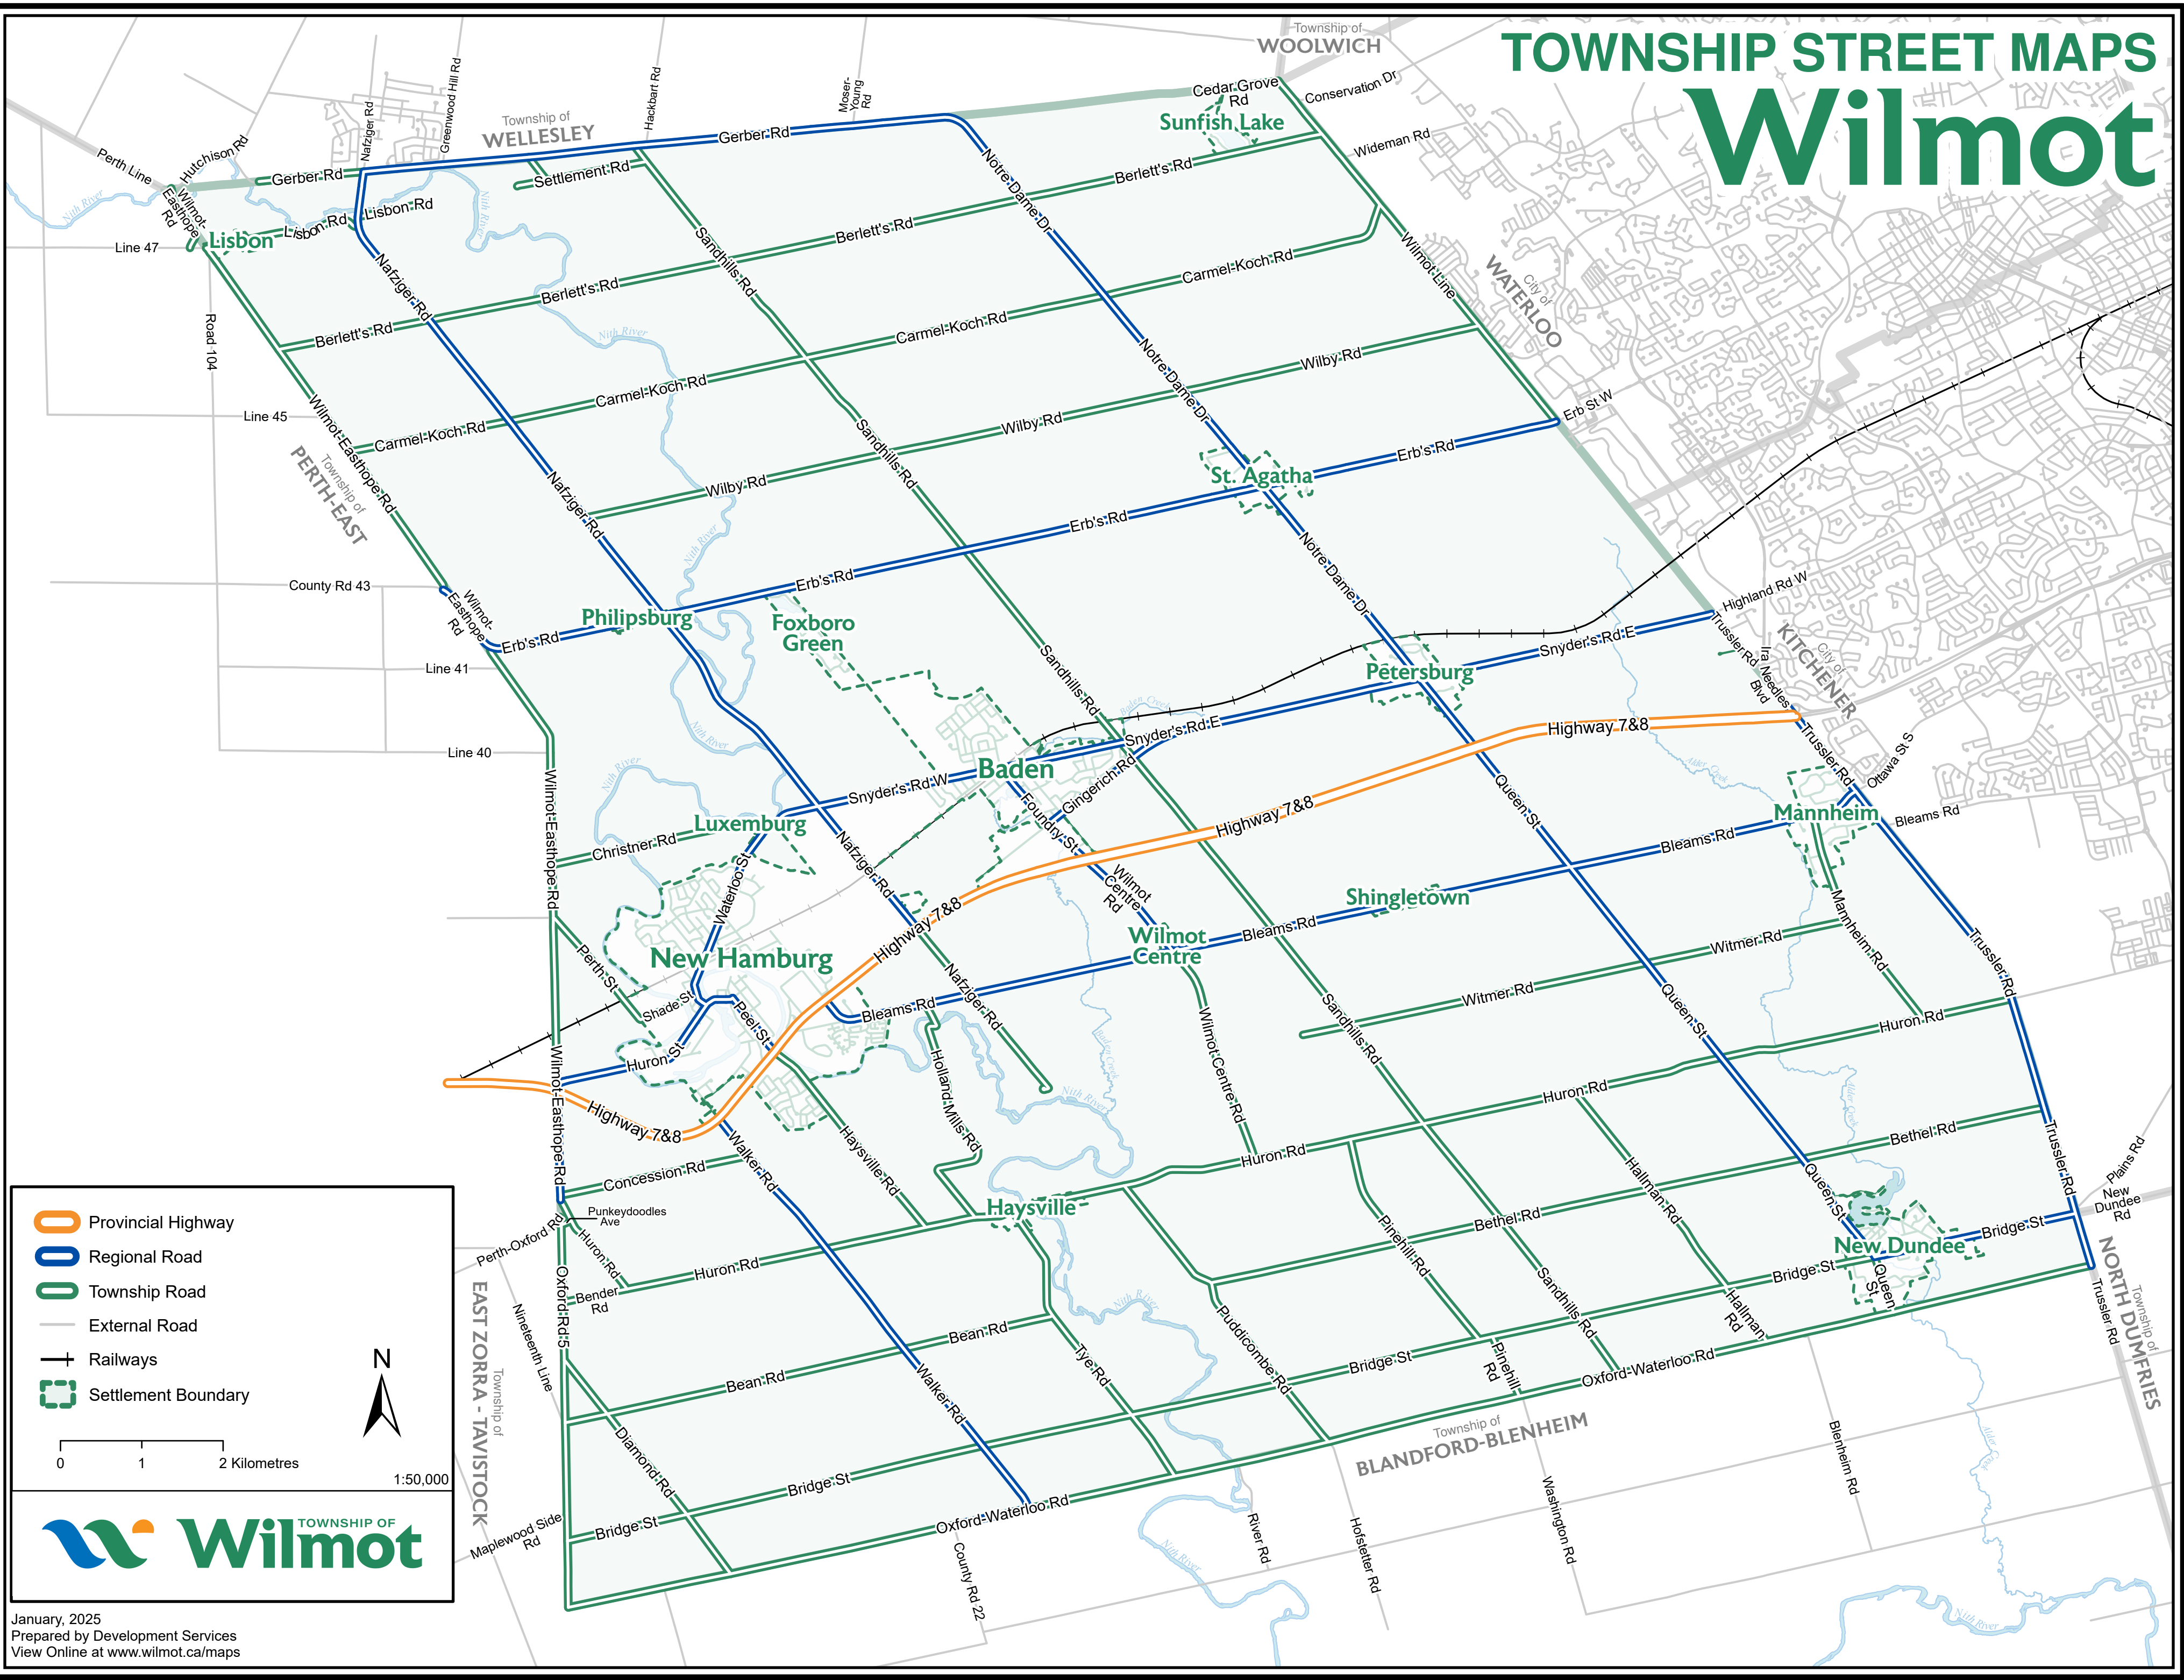

TOWNSHIP STREET MAPS

Wilmot

-  Provincial Highway
-  Regional Road
-  Township Road
-  External Road
-  Railways
-  Settlement Boundary

0 1 2 Kilometres

1:50,000